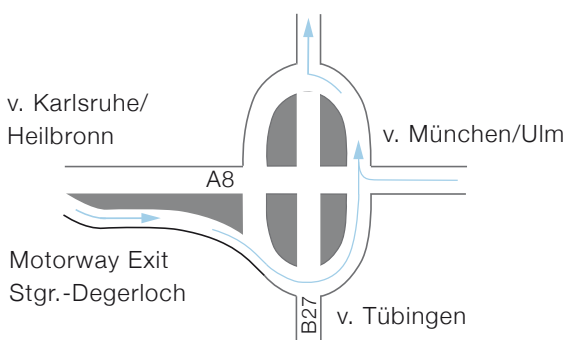

From the motorway in the direction of Munich/Karlsruhe to Stuttgart, Degerloch, Stadtzentrum (city centre)

From the motorway in the direction of Heilbronn/Karlsruhe to Stgt. Zuffenhausen, Stadtzentrum (city centre)

- U** Underground/tram Line 5,6,7 and 12
- █ Car
- █ Parking
- █ Sonnenbergstr.