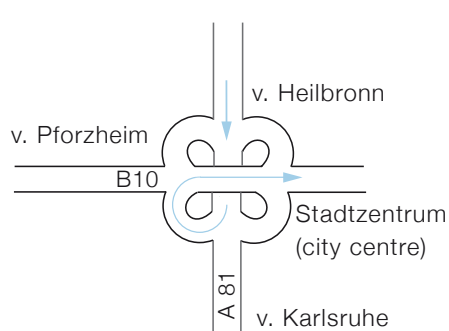

From the motorway in the direction of Munich/Karlsruhe to Stuttgart, Degerloch, Stadtzentrum (city centre)

From the motorway in the direction of Heilbronn/Karlsruhe to Stgt. Zuffenhausen, Stadtzentrum (city centre)

- U** Underground/tram Line 5,6,7 and 12
- █ Car
- █ Parking
- █ Sonnenbergstr.